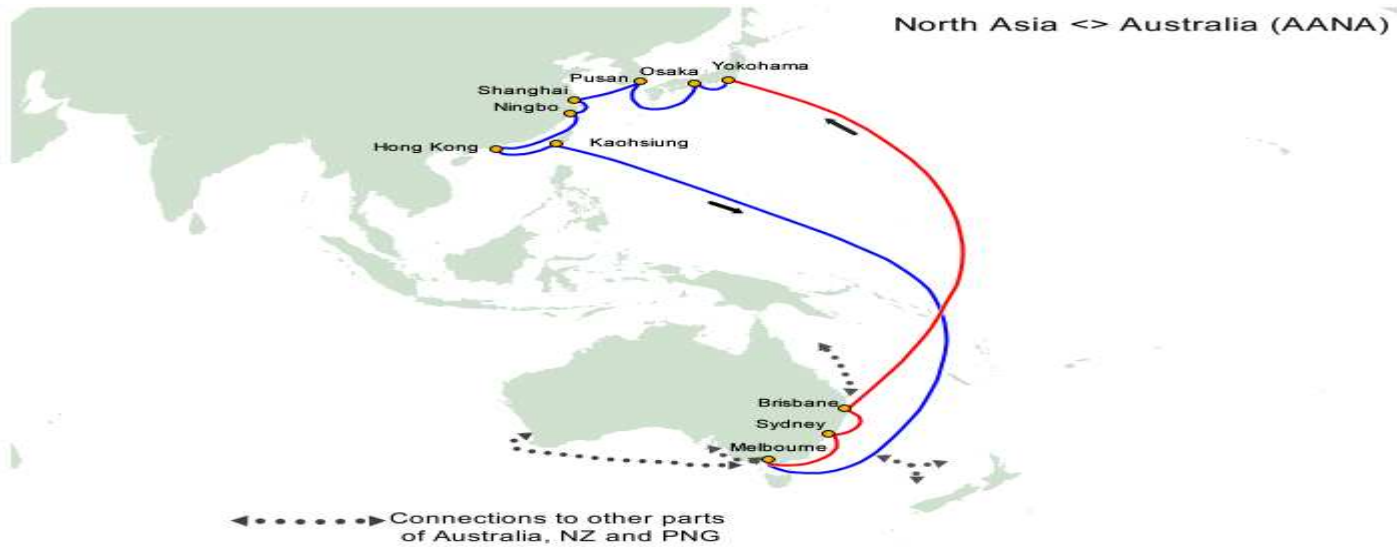

AANA service

AANA

AANA

- **Scope** North asia – Australia
- **Number of Vessel / ANL Vessels** 5 x 4250-4578 / 3 Vessels
- **Rotation - Yokohama, Osaka, Pusan, Shanghai, Ningbo, Hongkong, Kaohsiung, Melbourne, Sydney, Brisbane**

Southbound		
Port	ETA/ETD	Day
Yokohama	Thu	0
Osaka	Sat	2
Pusan	Mon	4
Shanghai	Wed	6
Ningbo	Thu	7
Hong Kong	Tue	12
Kaohsiung	Thu	14
Melbourne	Tue	26
Sydney	Fri	29
Brisbane	Sun	31