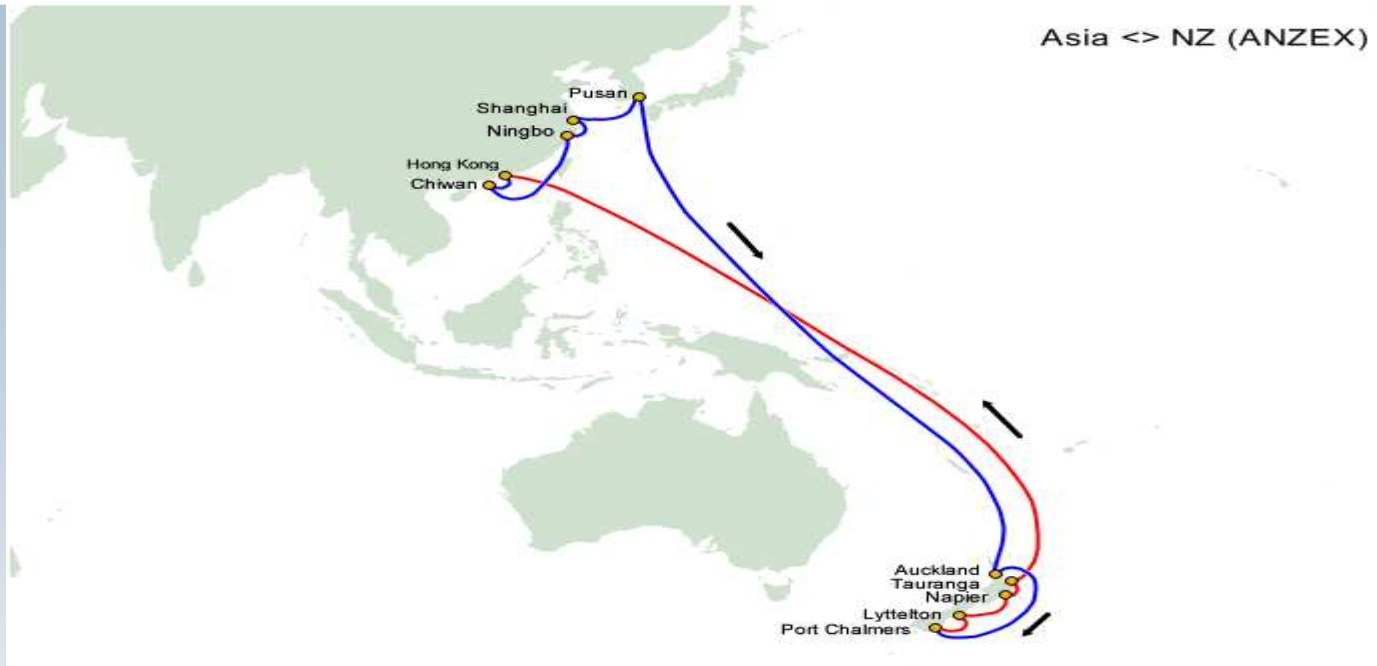

ANZEX SERVICES

ANZEX

ANZEX

- **Scope** ASIA - New Zealand
- **Number of Vessel / CMA vessels** 7 x 1,732-2782 / 5 Vessels
- **Rotation – Hongkong, Chiwan, Ningbo, Shanghai, Pusan, Auckland, Port Chalmers, Lyttelton, Napier, Tauranga**

Southbound		
Port	ETA/ETD	Day
Hong Kong	Tue	0
Chiwan	Tue	0
Ningbo	Sat	4
Shanghai	Sun	5
Pusan	Wed	8
Auckland	Sat	25
Port Chalmers	Wed	29
Lyttelton	Thu	30
Napier	Sat	32
Tauranga	Wed	36