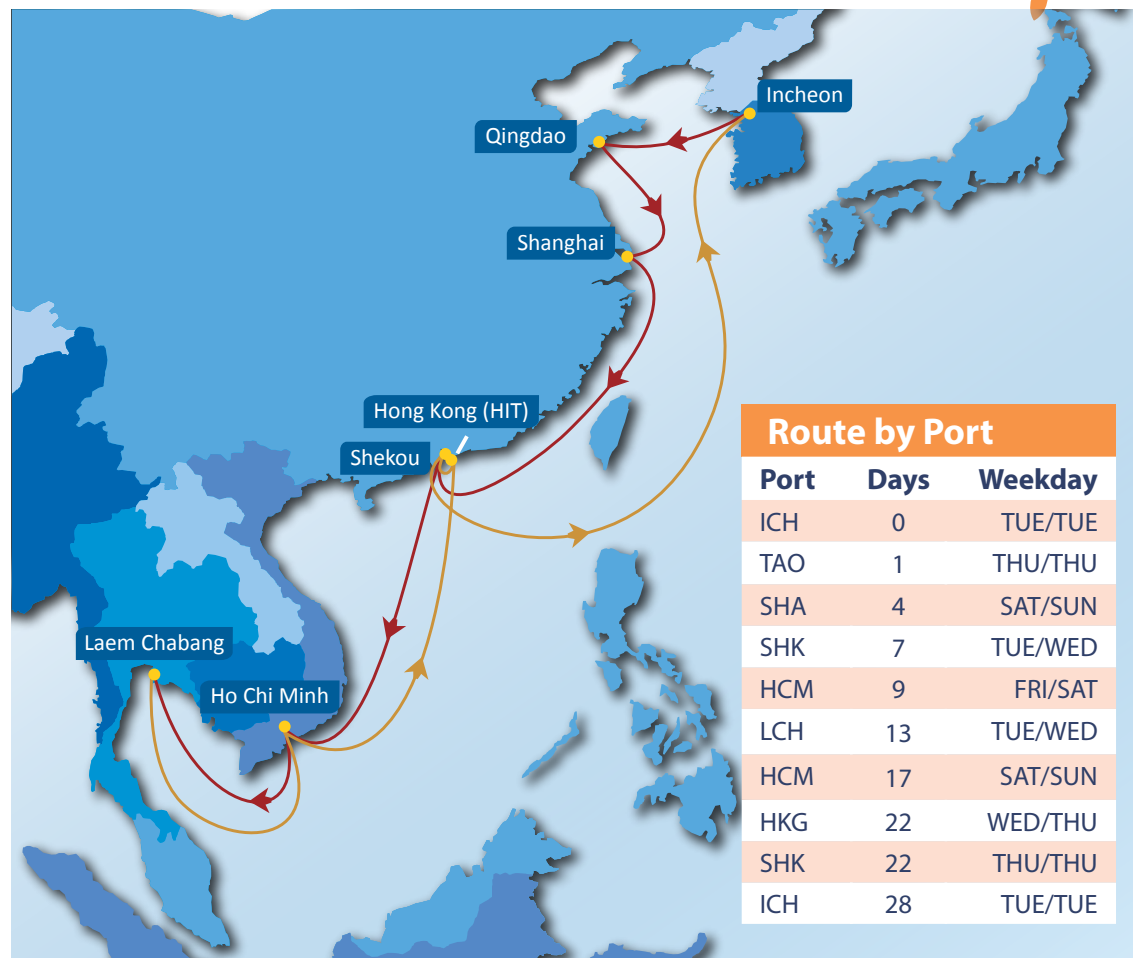

Available Connections for CMA CGM Group Cargoes

- HKG-ICH
- LCH-HKG
- HCM-HKG