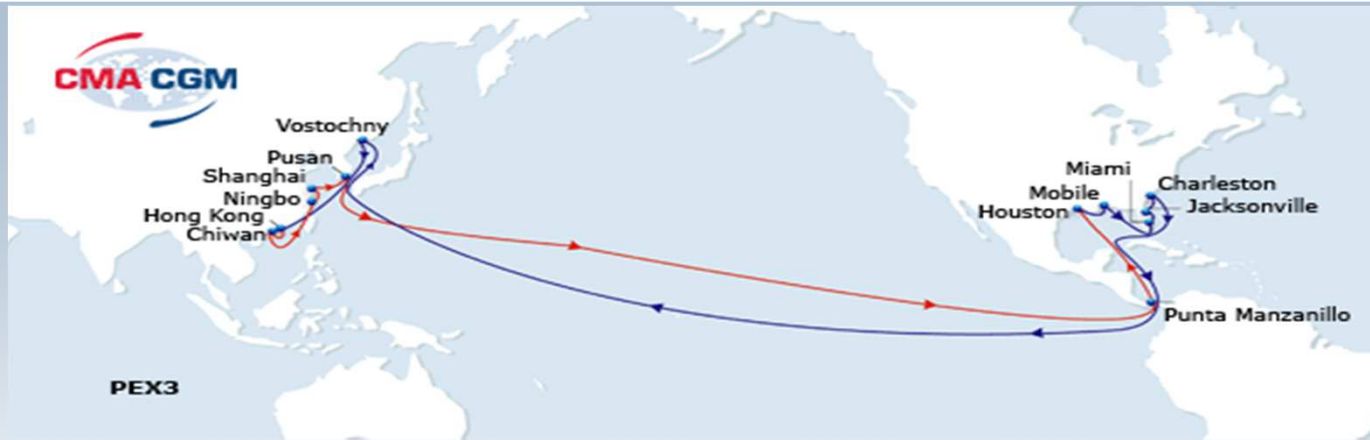

Pacific Express 3 (PEX 3) SERVICES

PEX 3

PEX 3

- Scope **ASIA – Mexico, Panama**
- Number of Vessel / CMA CGM **11 x 5100 / 11 Vessels**
- Rotation – **Hong Kong, Chiwan, Ningbo, Shanghai, Pusan, Manzanillo (pan)**

T/S PODs

				DIRECT PORTS ON PEX3					
				HONG KONG	CHIWAN	NINGBO	SHANGHAI	PUSAN	
				POL	HKHKG	CNCWN	CNNGB	CNSHA	KRPUS
					TUESDAY	WEDNESDAY	FRIDAY	SATURDAY	MONDAY
TO	PANAMA	MANZANILLO	PAMIT	DIRECT	24	23	21	20	19
	BRAZIL	MANAUS**	BRMAO	PAMIT + BRAZEX	42	41	39	38	36
	BRAZIL	SUAPE**	BRSUA	PAMIT + BRAZEX	35	34	32	31	30